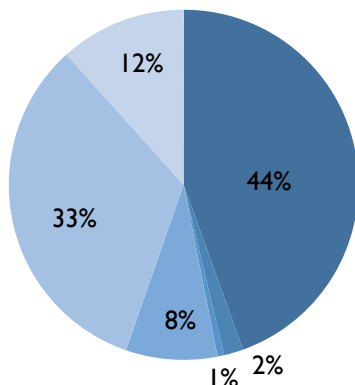

44%	Operations & Maintenance	$173,764
2%	Programming	$6,967
1%	Retail	$2,430
8%	Administration	$33,070
33%	Staffing	$128,786
12%	Debt Service	$45,621
	Total	$390,638