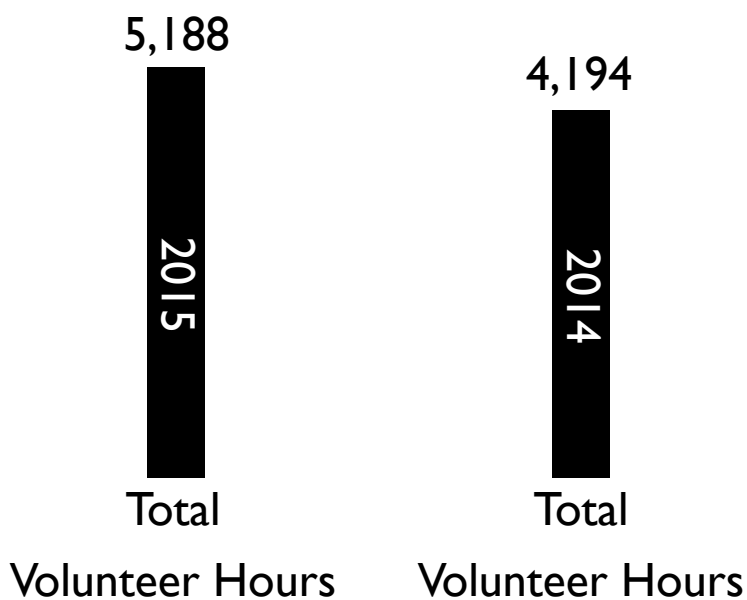

Total Hours Contributed