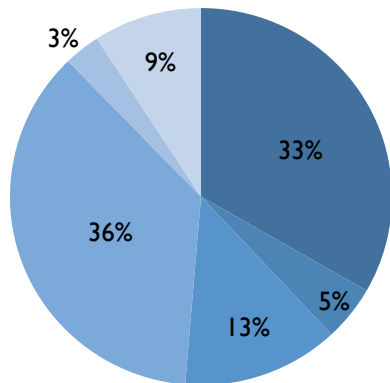

### 2015 Revenue Breakouts

33%	Charters	\$108,725
5%	Docksidings	\$15,441
13%	Public Events & Retail	\$43,369
36%	Private Donations & Dues	\$118,900
3%	Government Grants	\$10,000
9%	In-Kind Donations	\$29,981
	<b>Total</b>	<b>\$326,416</b>