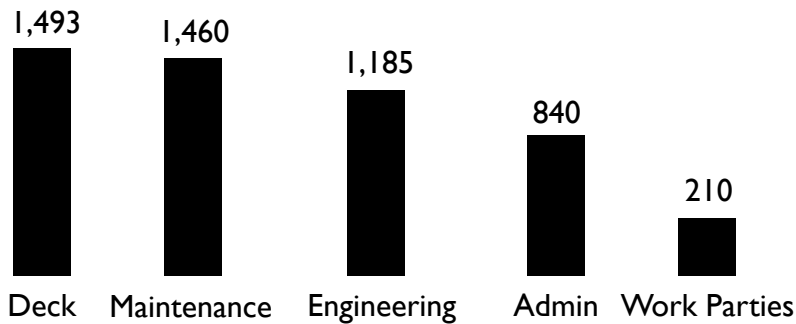

Volunteer Hours in 2015